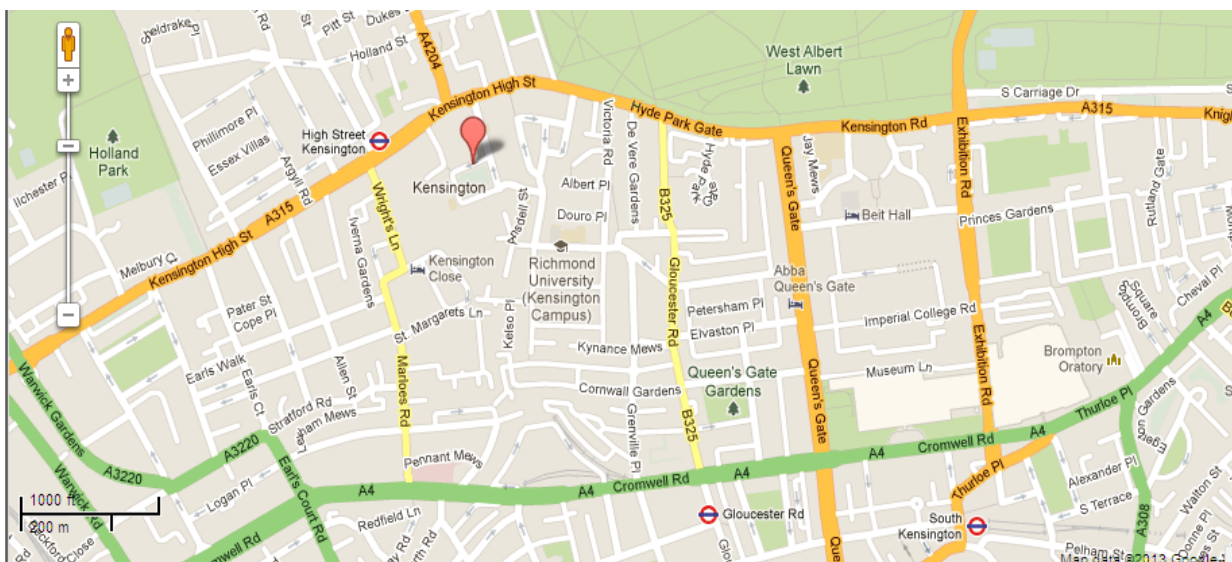

Maria Assumpta Chapel, Kensington Square, London W8 5HH

By Train or Underground

Paddington, Liverpool Street and Victoria Stations are connected by the underground and are on the Circle Line. Take the Circle or District Line to High Street Kensington Underground Station.

Outside the station turn right on to Kensington High Street and then turn first right onto Derry Street. Continue onto Kensington Square. The Chapel is next to no 23.

By Bus

The following bus routes stop along Kensington High Street: 9, 27, 28, 49, 52, 70, 328
Notting Hill Gate Underground Station: 27, 28, 52, 70, 328
Gloucester Road Station: 49, 74

By Car

On street pay by machine parking spaces and carparks are nearby.

Visit the Transport for London or Royal Borough of Kensington & Chelsea website www.rbkc.gov.uk/environmentandtransport/parking.aspx for information about parking in London

and www.tfl.gov.uk for the latest travel and transport information including the ULEZ zone and charges

For more information, contact Caritas Deaf Service

Tel/SMS: 07779 341136 or 07936939523

Website: www.caritaswestminster.org.uk/deafservice Email: michelleroca@rcdow.org.uk

[@caritasdeaf](https://twitter.com/caritasdeaf)

www.facebook.com/wddservice